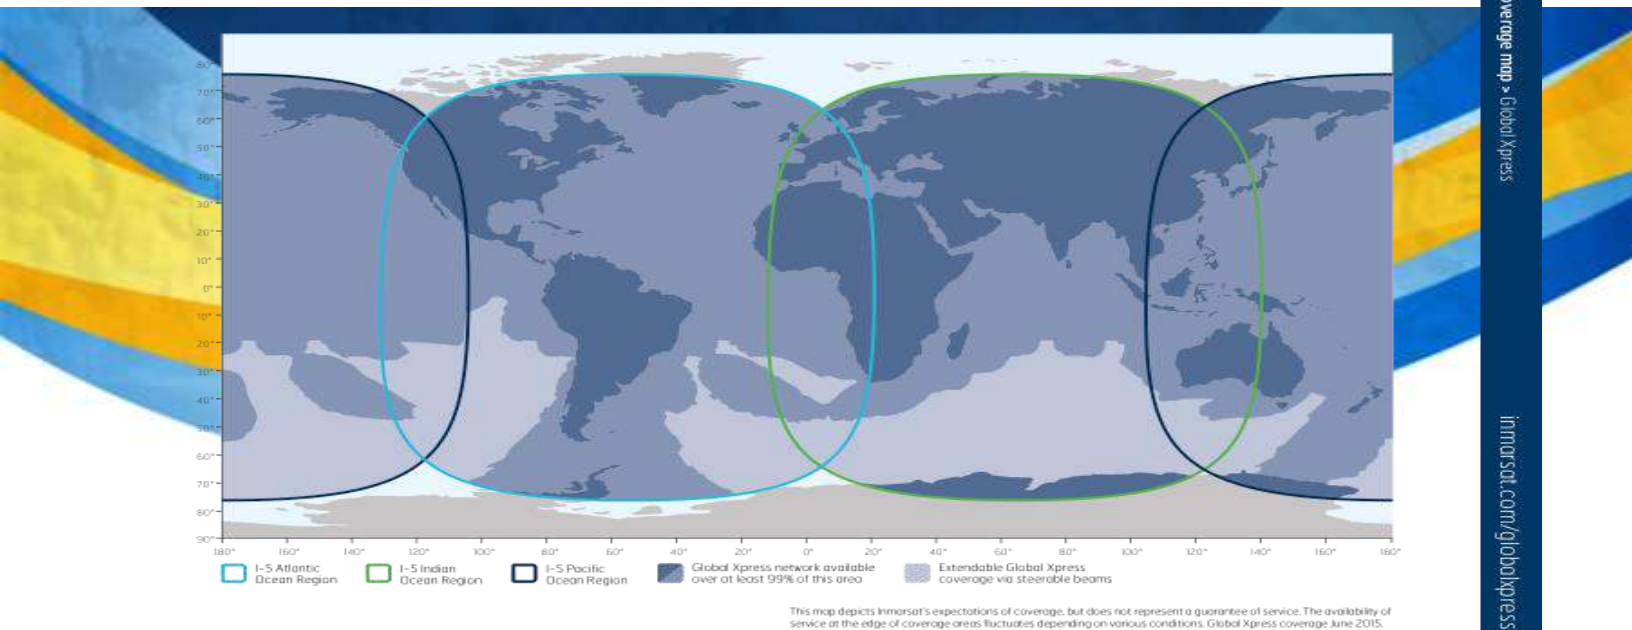

Global Xpress coverage

Each Inmarsat satellite carries 89 Ka-band beams and operates in geosynchronous orbit with flexible global coverage. Beam and satellite switching are automatic and seamless. Global Xpress is the first service to offer global mobile broadband coverage, delivering unparalleled speeds and bandwidth to customers in remote locations around the world. It is faster and less expensive than current Ku-band market offerings, delivered to smaller terminals and is the first offered on a seamless, global, end-to-end basis, with high quality of service.